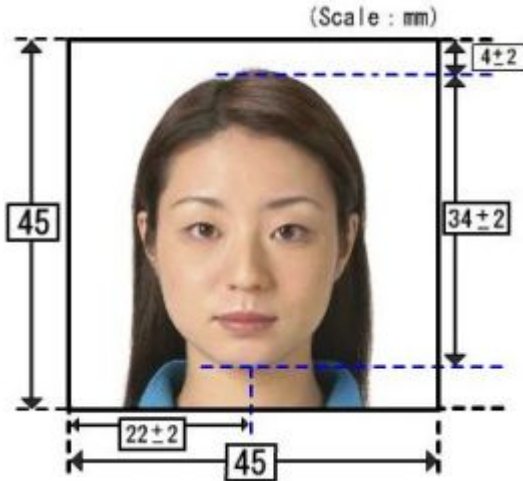

JAPAN – PHOTO SPECIFICATION

Size: 45mm&45mm (2 inches & 2 inches) with white background

Other instructions about photograph for visa application, include the following:

- * Picture should be easily identifiable
- * Photographed within six months before application
- * Clear front, no hat, no background
- * The photo should be in color, but must have only a white background.
Photos with dark or patterned backgrounds will not be accepted.
- * 45 millimeters × 45 millimeters size (no edges)